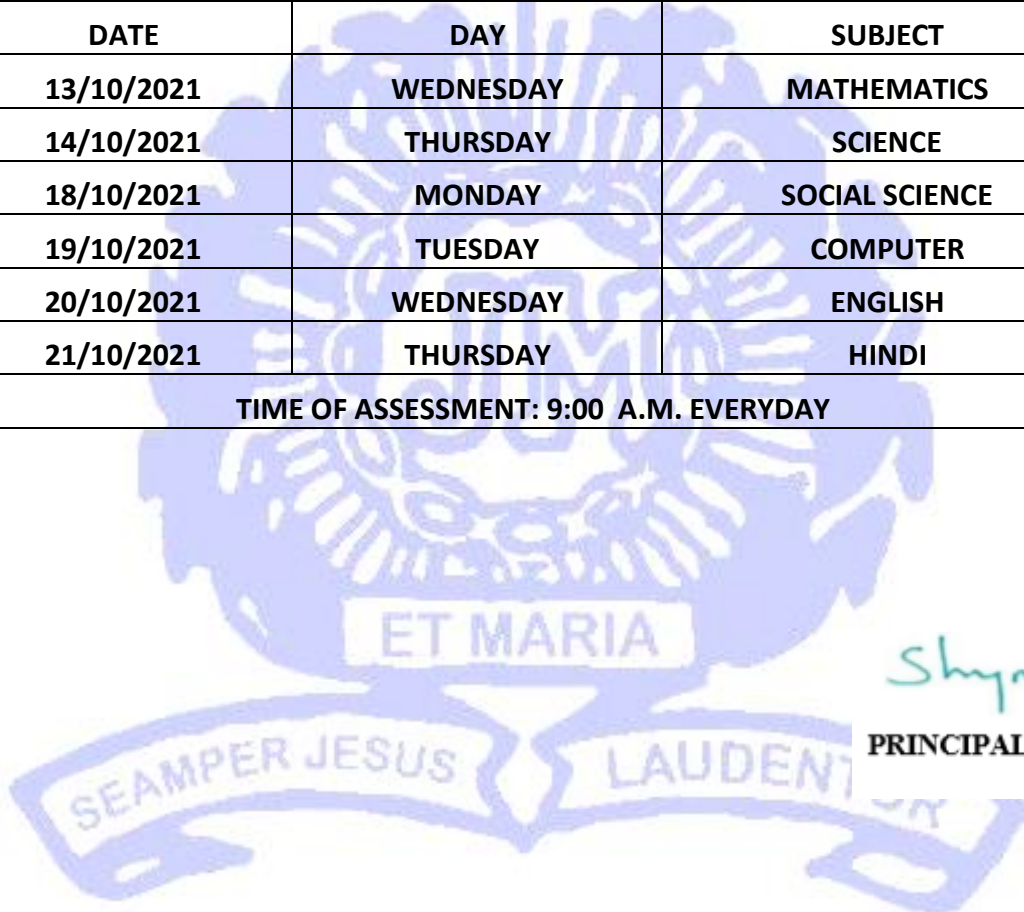

Convent of Jesus & Mary
Waverley Mussoorie

TIME TABLE FOR THE THIRD PERIODIC TEST: OCTOBER - 2021		
CLASS: IX		
DATE	DAY	SUBJECT
13/10/2021	WEDNESDAY	MATHEMATICS
14/10/2021	THURSDAY	SCIENCE
18/10/2021	MONDAY	SOCIAL SCIENCE
19/10/2021	TUESDAY	COMPUTER
20/10/2021	WEDNESDAY	ENGLISH
21/10/2021	THURSDAY	HINDI
TIME OF ASSESSMENT: 9:00 A.M. EVERYDAY		

Shyama Rjm

PRINCIPAL SIGNATURE